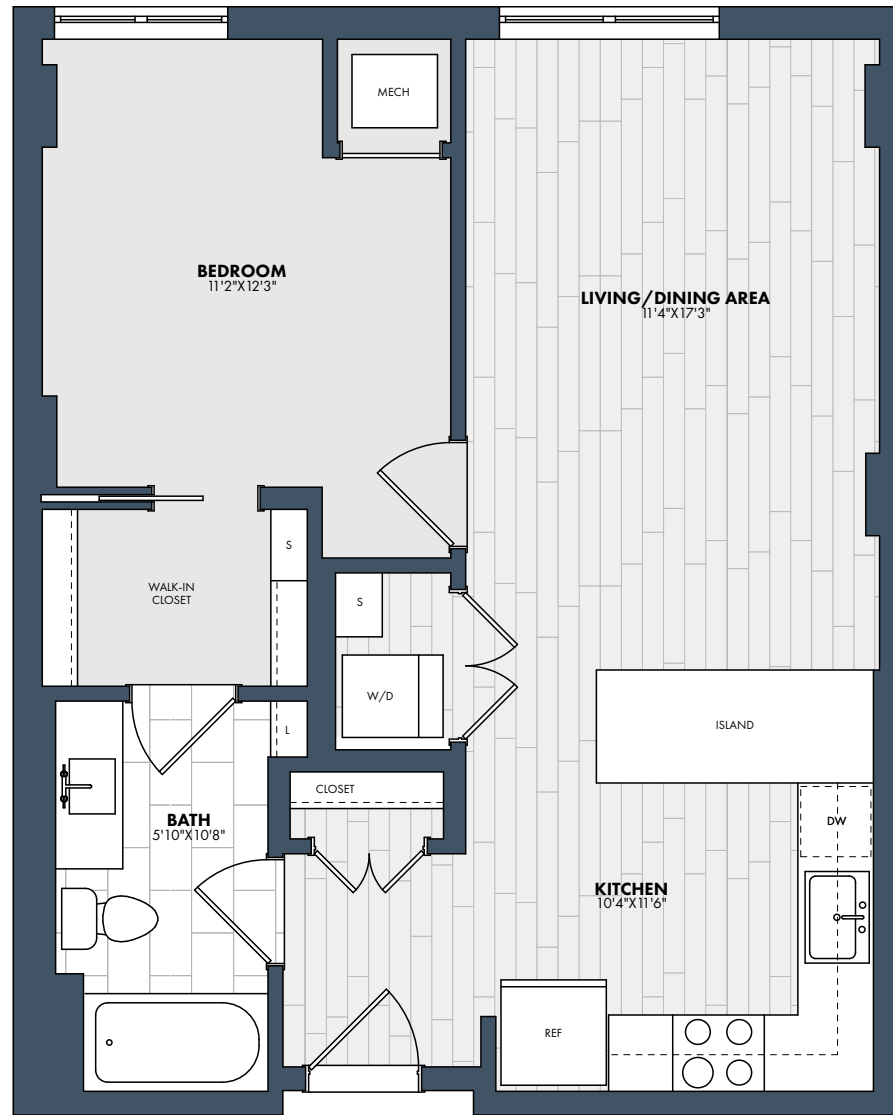

A2

1 Bedroom
1 Bath
700 SF

UNIT

RENT

AVAILABILITY

NOTES

MAISON GREEN
4917 EDEN AVE, EDINA MN 55424
612-778-2145

maisongreen.com

Floor plans are artist's renderings. Actual product may vary in detail. Not all features available in every apartment.