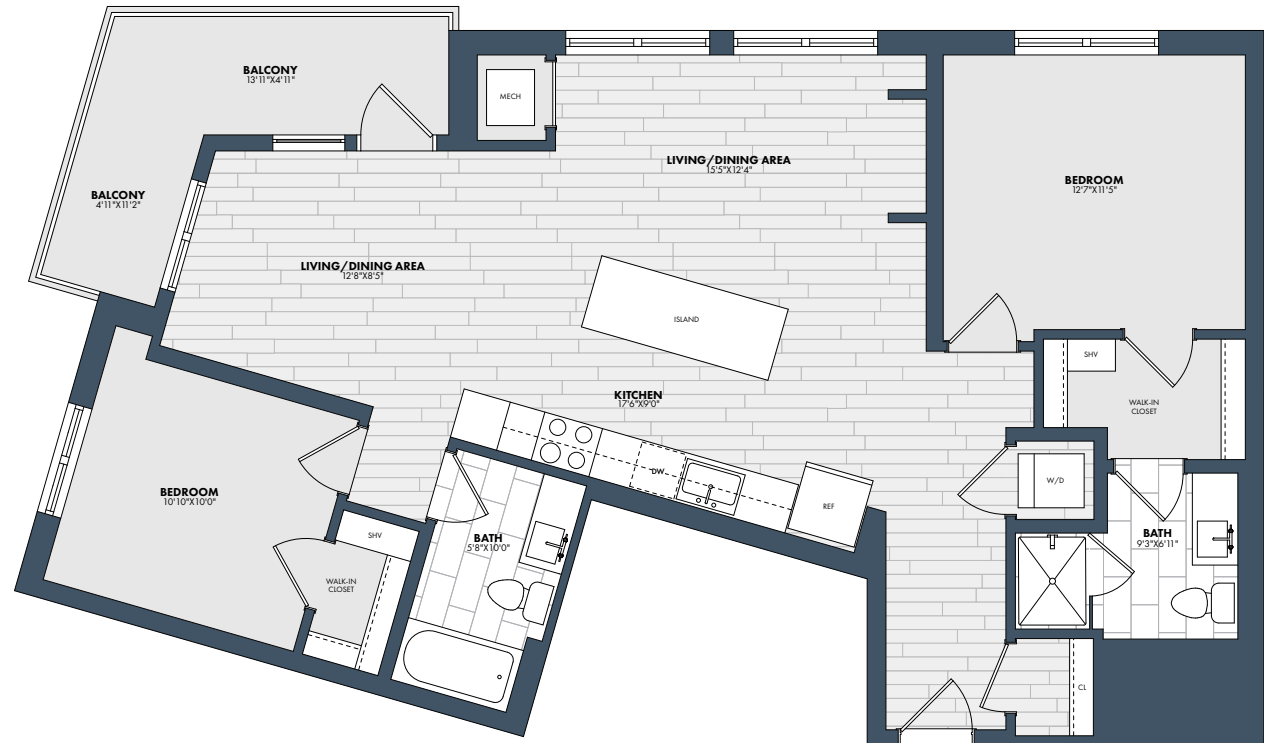

B4

2 Bedrooms
2 Bath
1,180 SF

UNIT

RENT

AVAILABILITY

NOTES

MAISON GREEN
4917 EDEN AVE, EDINA MN 55424
612-778-2145

maisongreen.com

Floor plans are artist's renderings. Actual product may vary in detail. Not all features available in every apartment.