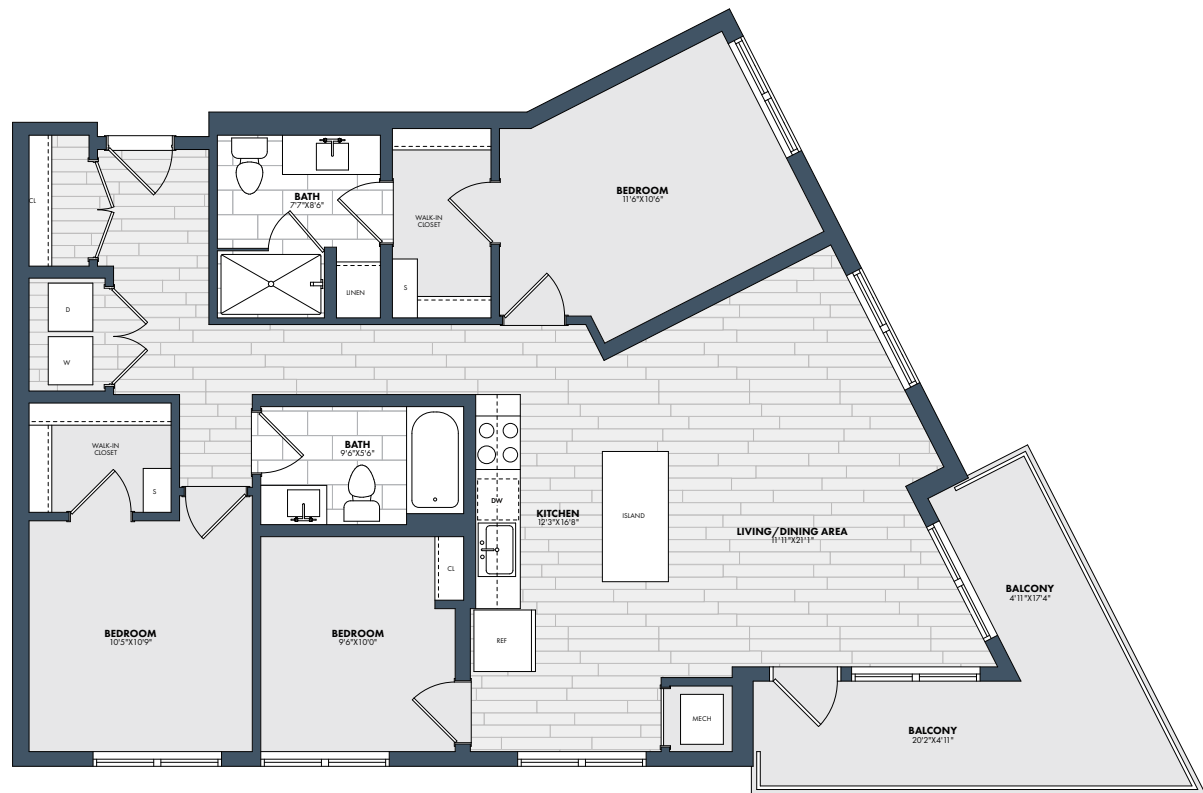

BD1

2 Bedrooms + Den
2 Bath
1,205 SF

UNIT

RENT

AVAILABILITY

NOTES

MAISON GREEN
4917 EDEN AVE, EDINA MN 55424
612-778-2145

maisongreen.com

Floor plans are artist's renderings. Actual product may vary in detail. Not all features available in every apartment.