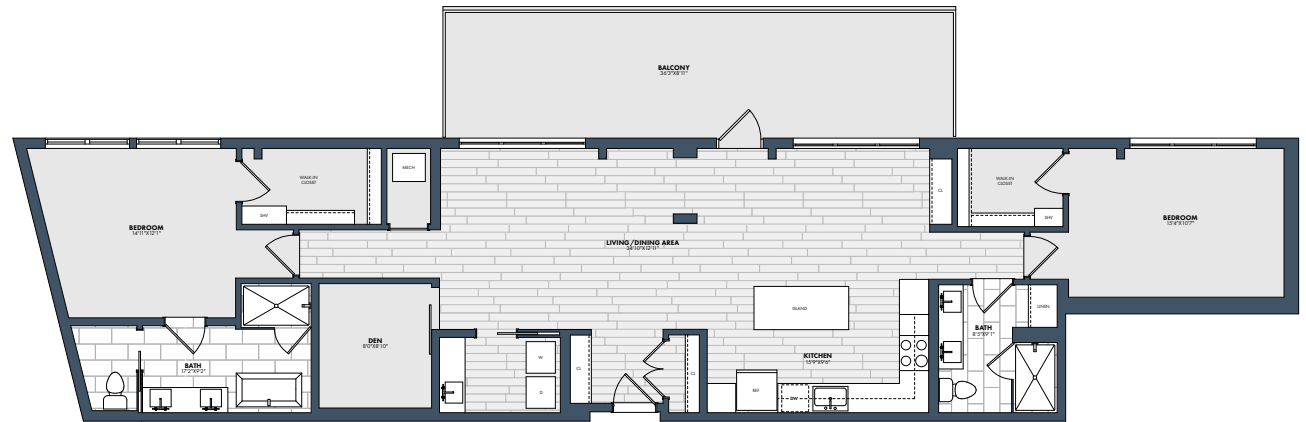

PH3

2 Bedrooms + Den
2.5 Bath
1,620 SF

UNIT

RENT

AVAILABILITY

NOTES

MAISON GREEN
4917 EDEN AVE, EDINA MN 55424
612-778-2145

maisongreen.com

Floor plans are artist's renderings. Actual product may vary in detail. Not all features available in every apartment.