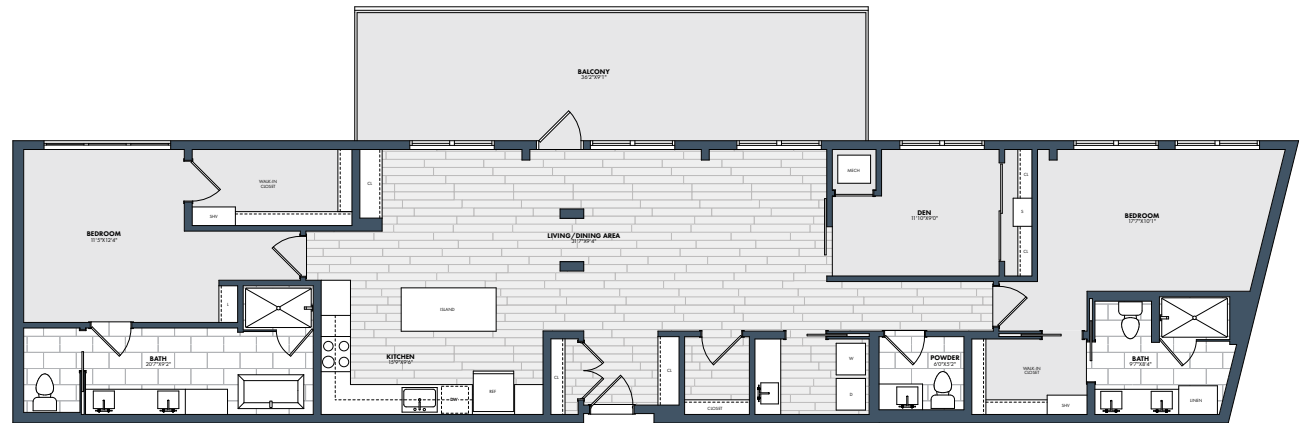

PH5

2 Bedrooms + Den
2.5 Bath
1,760 SF

UNIT

RENT

AVAILABILITY

NOTES

MAISON GREEN
4917 EDEN AVE, EDINA MN 55424
612-778-2145

maisongreen.com

Floor plans are artist's renderings. Actual product may vary in detail. Not all features available in every apartment.